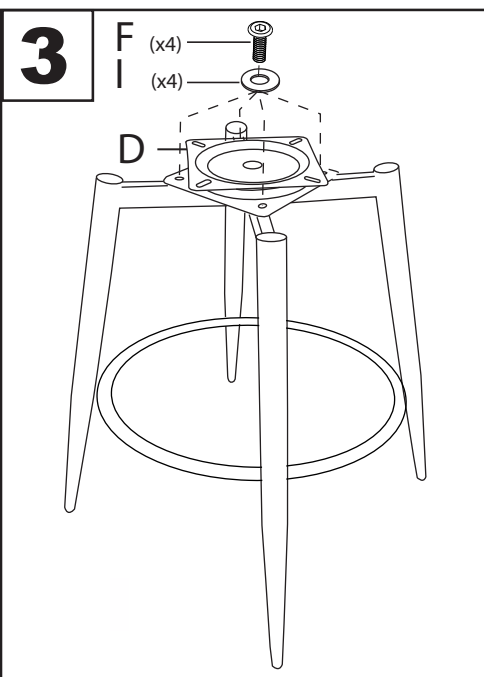

# Fixed H. Counter Stool w/ Swivel

Part # L23-55-SWV-Q XX

21-0930

Do not over tighten.  
Do not use power tools to assemble.