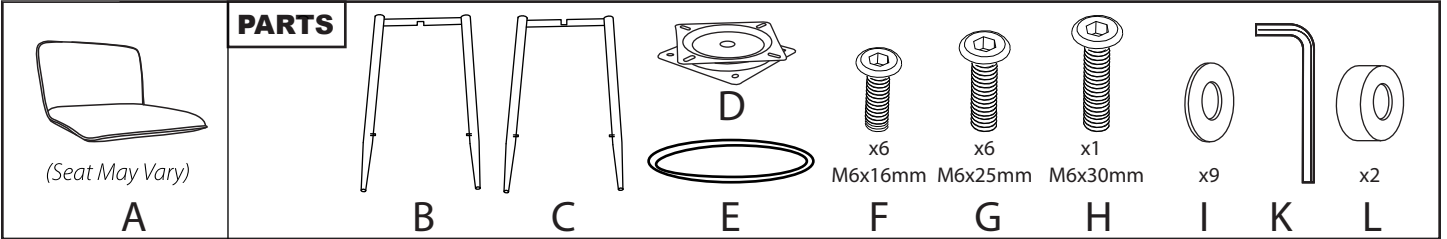

# Fixed H. Counter Stool w/ Swivel

Part # L23-55-SWV-Q XX

21-0930

Do not over tighten.  
Do not use power tools to assemble.