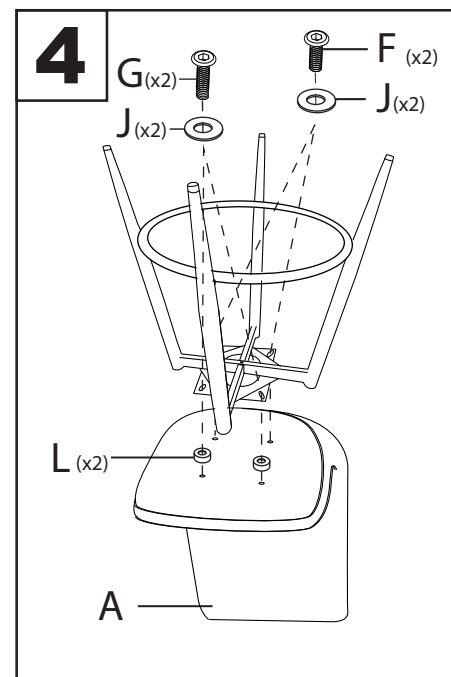

# Fixed H. Counter Stool w/ Swivel

Part # L23-55-SWV-Q XX

21-0930

Do not over tighten.  
Do not use power tools to assemble.