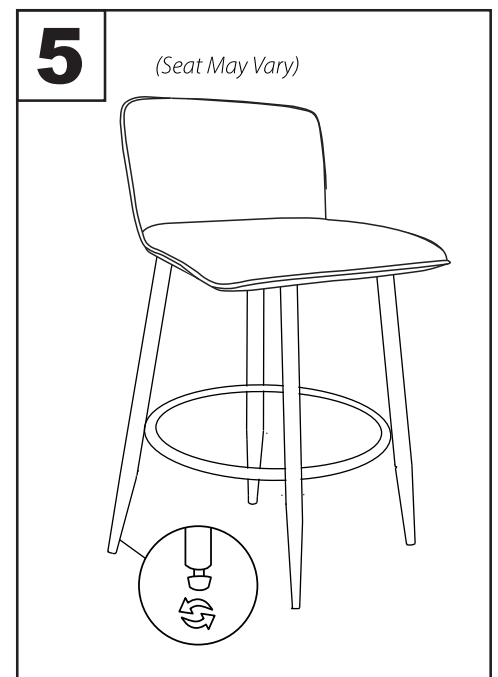

# Fixed H. Counter Stool w/ Swivel

Part # L23-55-SWV-Q XX

21-0930

Do not over tighten.  
Do not use power tools to assemble.